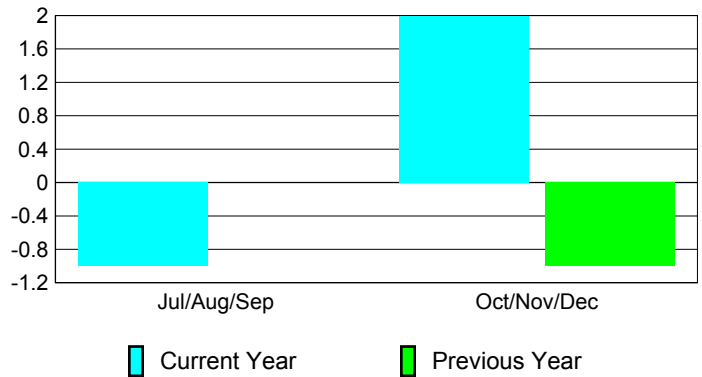

Comparison of Membership Gain/Loss

Current Year Compared to the Previous Year