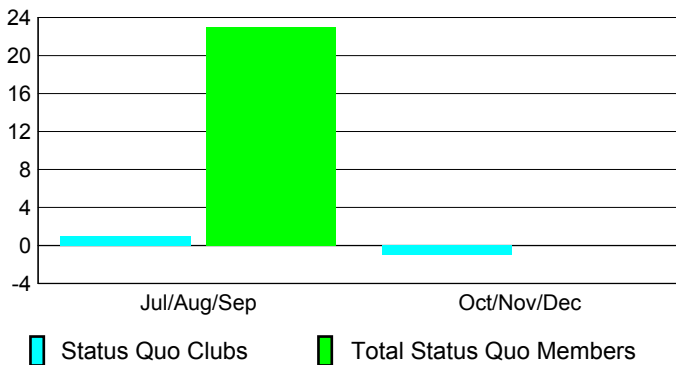

YTD Status Quo Clubs 2010-2011

Status Quo Clubs Compared to Status Quo Members