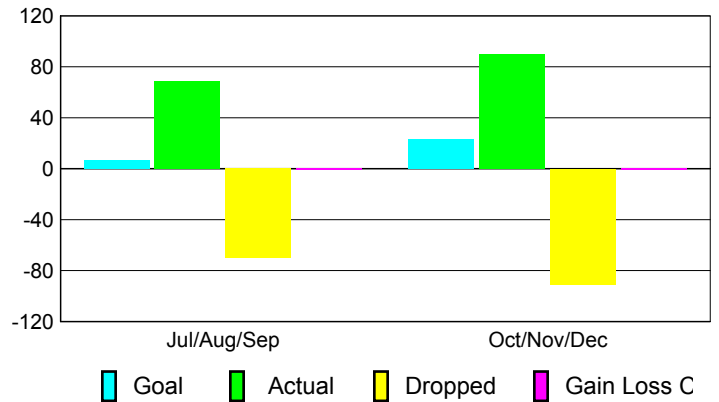

### YTD Status Quo Clubs 2010-2011

Status Quo Clubs Compared to Status Quo Members

## MEMBERSHIP

Membership Results  
2010-2011

Membership  
2009-2010

Month	Net Memb Goal	Actual New Memb	Actual Dropped Memb	Gain/Loss of Memb	Gain/Loss of Memb
Jul/Aug/Sep	7	69	-70	-1	2
Oct/Nov/Dec	23	90	-91	-1	42
<b>Totals</b>	<b>30</b>	<b>159</b>	<b>-161</b>	<b>-2</b>	<b>44</b>

### Membership Results 2010-2011

Goal, New, Dropped, Gain/Loss

### Comparison of Membership Gain/Loss

Current Year Compared to the Previous Year