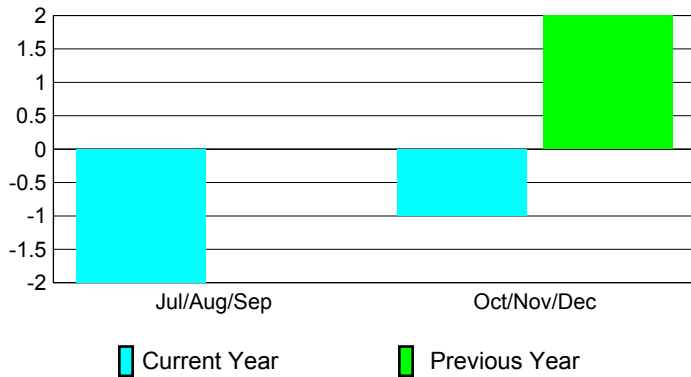

Comparison of Club Gain/Loss

Current Year Compared to the Previous Year