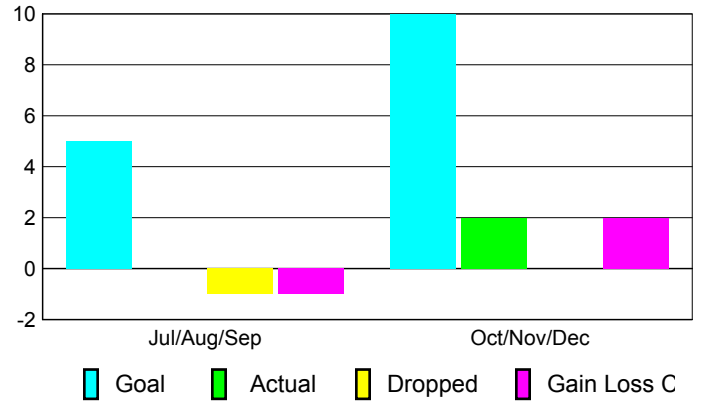

### YTD Status Quo Clubs 2010-2011

Status Quo Clubs Compared to Status Quo Members

## MEMBERSHIP

Membership Results  
2010-2011

Membership  
2009-2010

Month	Net Memb Goal	Actual New Memb	Actual Dropped Memb	Gain/Loss of Memb	Gain/Loss of Memb
Jul/Aug/Sep	5	0	-1	-1	0
Oct/Nov/Dec	10	2	0	2	-1
<b>Totals</b>	<b>15</b>	<b>2</b>	<b>-1</b>	<b>1</b>	<b>-1</b>

### Membership Results 2010-2011

Goal, New, Dropped, Gain/Loss