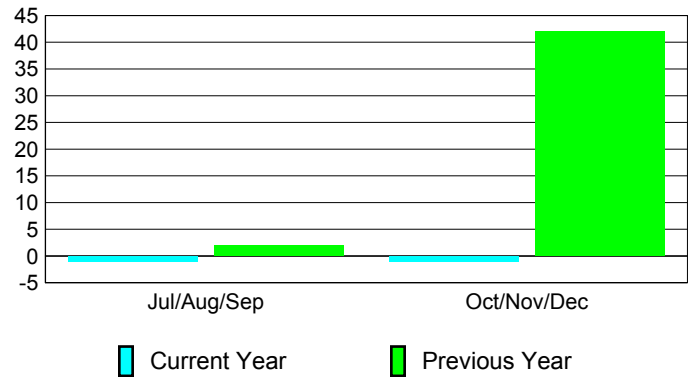

Comparison of Membership Gain/Loss

Current Year Compared to the Previous Year