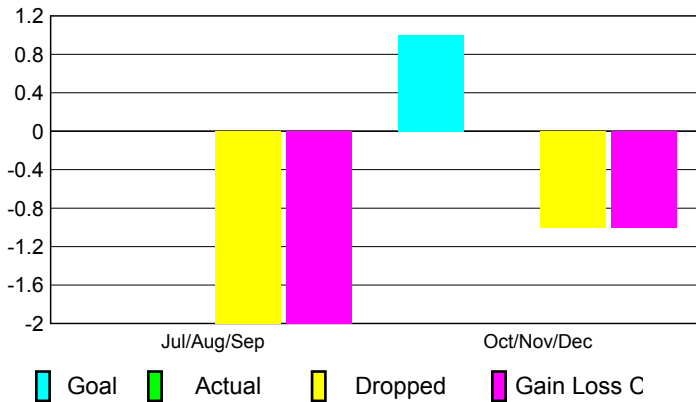

## CLUBS

Club Results  
2010-2011

Clubs  
2009-2010

Month	New Club Goal	Actual New Clubs	Actual Dropped Clubs	Gain/Loss of Clubs	Gain/Loss of Clubs
Jul/Aug/Sep	0	0	-2	-2	0
Oct/Nov/Dec	1	0	-1	-1	2
<b>Totals</b>	<b>1</b>	<b>0</b>	<b>-3</b>	<b>-3</b>	<b>2</b>

### Club Results 2010-2011

Goal, New, Dropped, Gain/Loss

### Comparison of Club Gain/Loss

Current Year Compared to the Previous Year